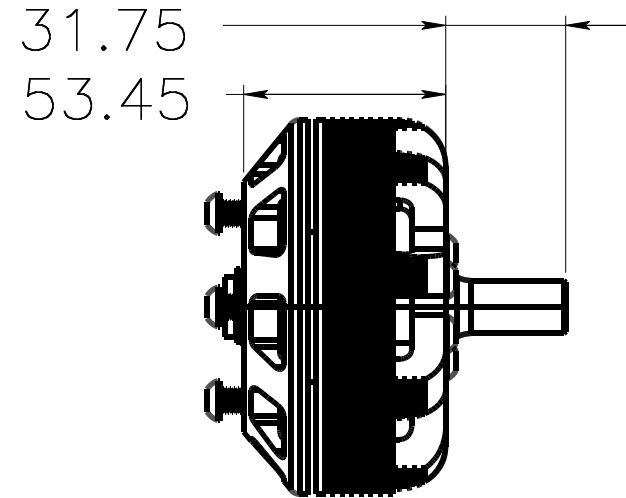

6 x M6
57.02

					Name	Date	Title	
				Created By			8019_Rev1c	
				Checked By				
				Scale				
				Neumotors 11421 W Bernardo Ct San Diego, Calif USA Phone +1 (858) 674-2250 www.neumotors.com			Drawing Number	Issue
No	Change	Date	Init					